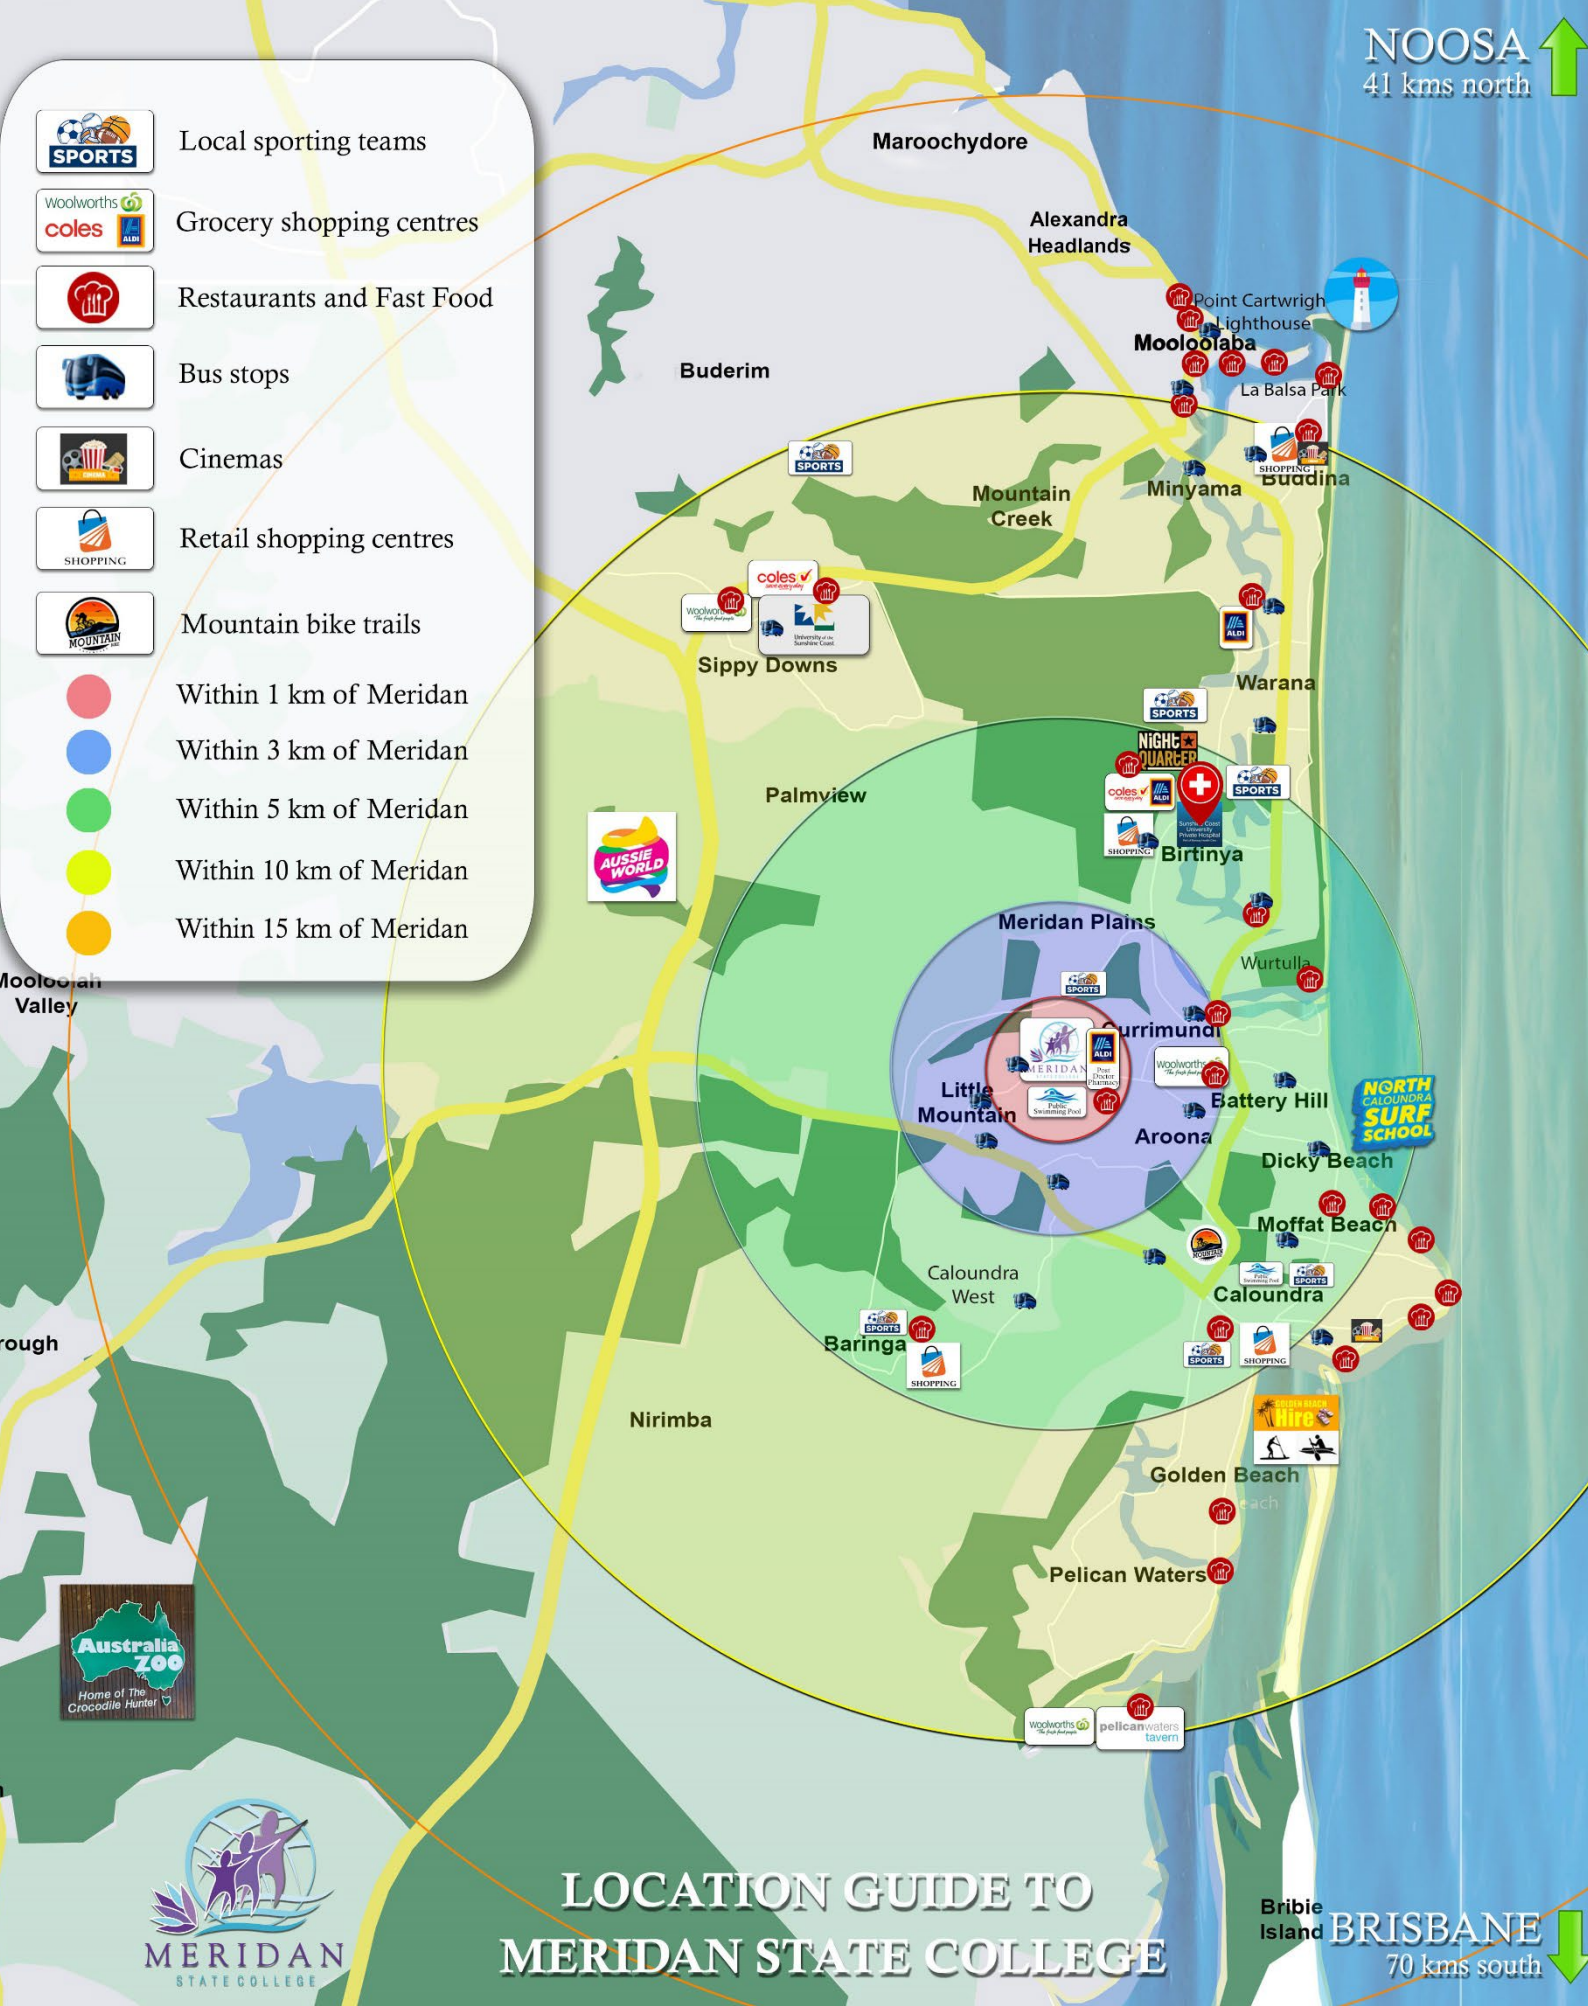

NOOSA
41 kms north 

-  Local sporting teams
-  Grocery shopping centres
-  Restaurants and Fast Food
-  Bus stops
-  Cinemas
-  Retail shopping centres
-  Mountain bike trails
-  Within 1 km of Meridan
-  Within 3 km of Meridan
-  Within 5 km of Meridan
-  Within 10 km of Meridan
-  Within 15 km of Meridan

LOCATION GUIDE TO MERIDAN STATE COLLEGE

Brisbane
70 kms south 